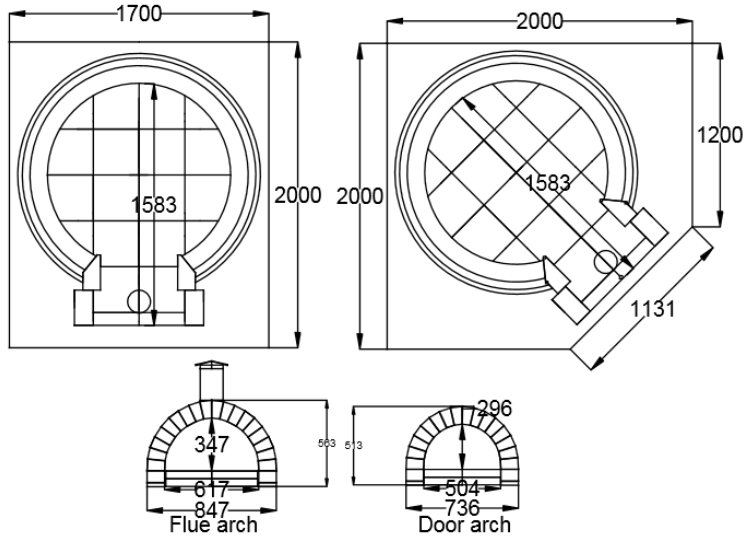

# Brick Dome Oven specifications

## 1mtr dome brick oven

- Base width dimensions
- Base depth dimensions
- Brick chamber 115mm
- Oven insulation 50mm
- Oven render 30mm

- 300 x 300 floor tiles
- Door arch
- Flue Arch
- Flue outlet

## 1.2mtr dome brick oven

## 1.5 mtr dome brick oven