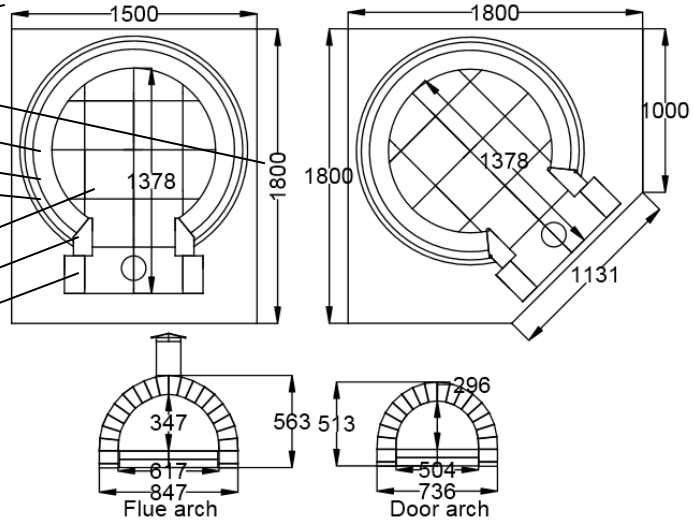

# Brick Dome Oven specifications

## 1mtr dome brick oven

- Base width dimensions
- Base depth dimensions
- Brick chamber 115mm
- Oven insulation 50mm
- Oven render 30mm

- 300 x 300 floor tiles
- Door arch
- Flue Arch
- Flue outlet

## 1.2mtr dome brick oven

## 1.5 mtr dome brick oven